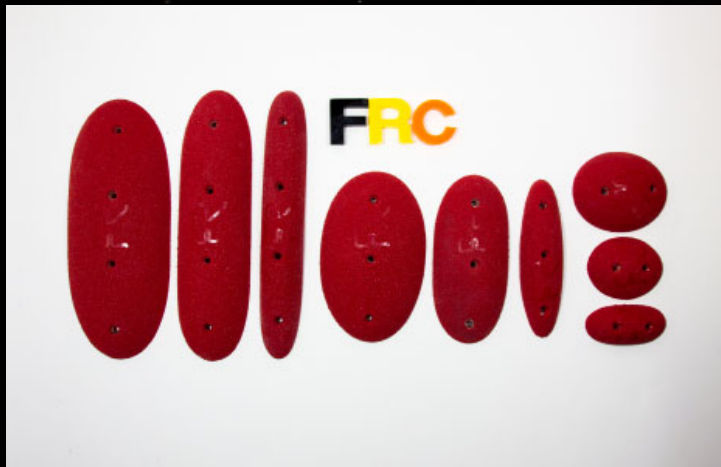

Volume Assists