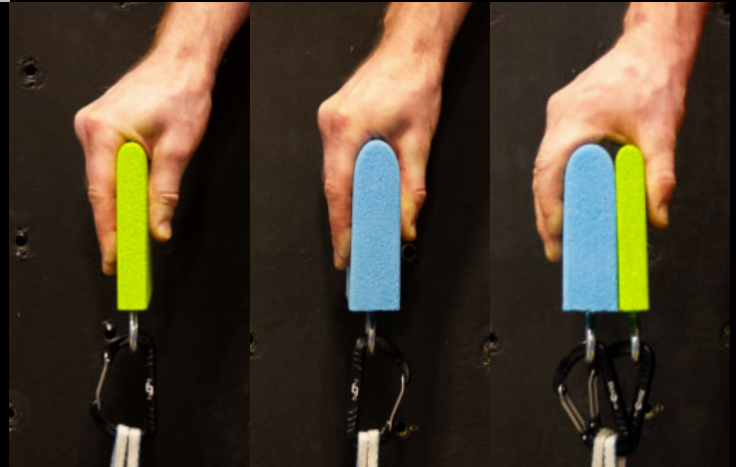

# Training

**Pinch Blocks \$49**

Pack of 2 Blocks

Rounded top for extra comfort

Full Texture, same as the holds

- | Thin block is 0.75" (19mm)
- | Medium block is 1.50" (38mm)
- | Pinch together for 2.25" (57mm)